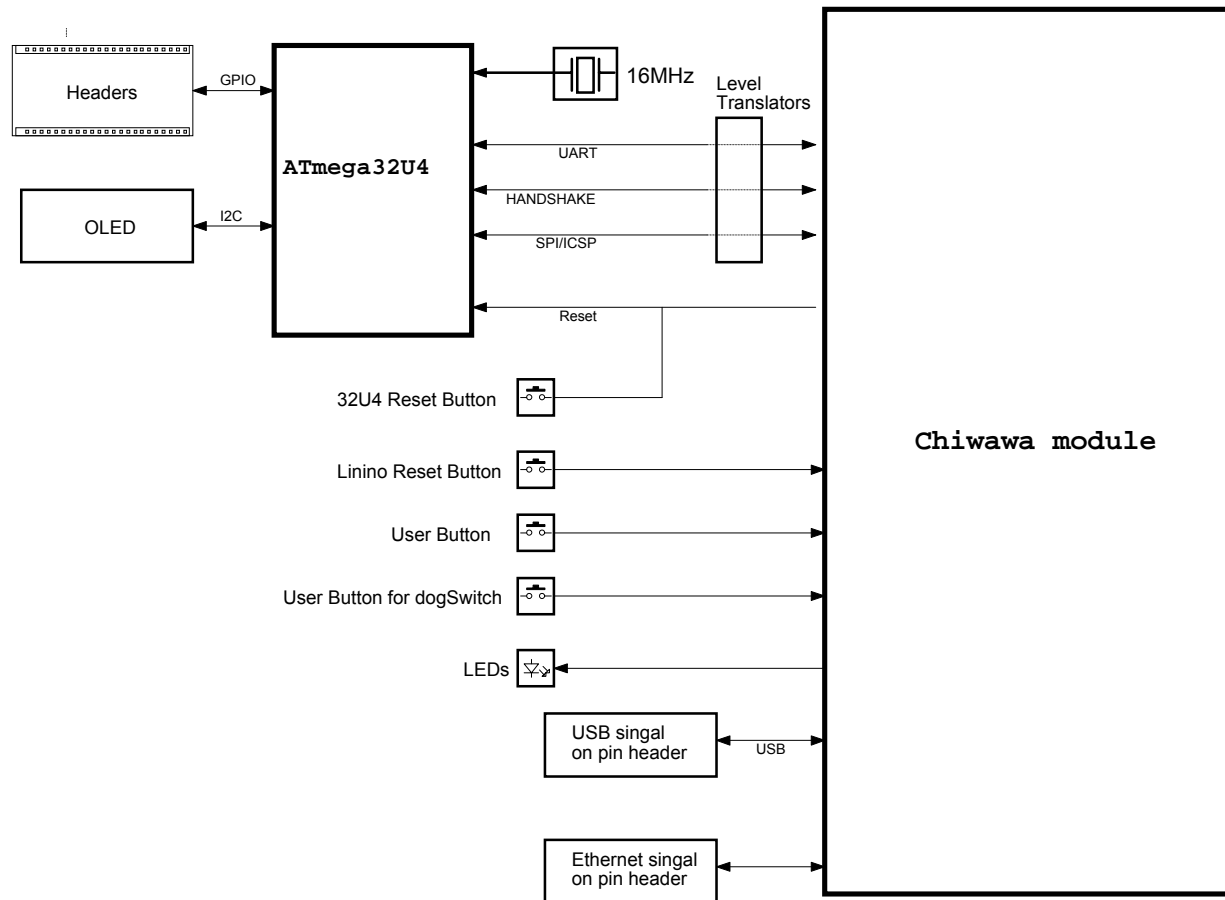

Industrial 101 Block Diagram

PIN HEADER

dog hunter

Author = Tony Jin
dog hunter Inc.
8F-4, No.17, Ln. 91, Sec. 1,
Neihu Rd., Neihu Dist., Taipei City
Taiwan (R.O.C.)

File: Module Pin-Out

Size	Document Number	Rev
------	-----------------	-----

Date: Wednesday, November 04, 2015 Sheet 3 of 5

dog hunter

Author = Tony Jin
dog hunter inc.

8F-4, No.17, Ln. 91, Sec. 1,
Neihu Rd., Neihu Dist., Taipei City
Taiwan (R.O.C.)

Title		
ATMEGA32U4		
Size	Document Number	Rev
Date: Thursday, November 05, 2015	Sheet	4 of 5