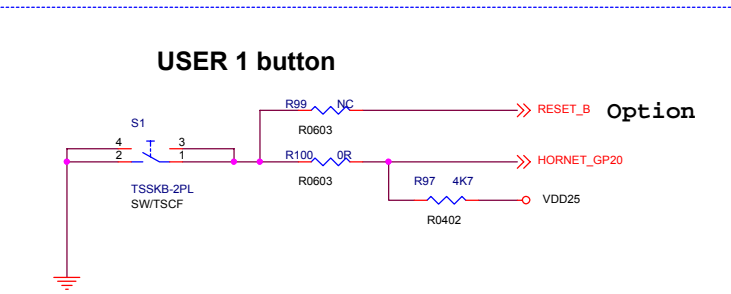

Industrial 101 Block Diagram

PIN HEADER

dog hunter

Author = Tony Jin
dog hunter Inc.
8F-4, No.17, Ln. 91, Sec. 1,
Neihu Rd., Neihu Dist., Taipei City
Taiwan (R.O.C.)

File: Module Pin-Out

Size	Document Number	Rev
------	-----------------	-----