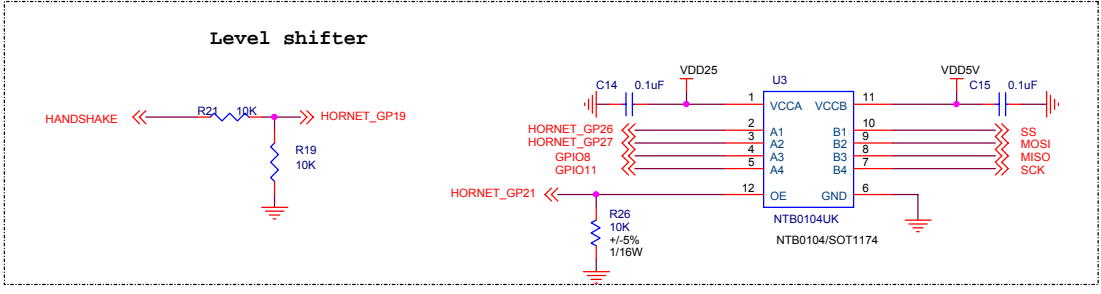

Industrial 101 Block Diagram

PIN HEADER

dog hunter

Author = Tony Jin
dog hunter Inc.
8F-4, No.17, Ln. 91, Sec. 1,
Neihu Rd., Neihu Dist., Taipei City
Taiwan (R.O.C.)

File: Module Pin-Out

Size	Document Number	Rev
------	-----------------	-----

Date: Wednesday, November 04, 2015 Sheet 3 of 5

dog hunter

Author = Tony Jin
dog hunter inc.

8F-4, No.17, Ln. 91, Sec. 1,
Neihu Rd., Neihu Dist., Taipei City
Taiwan (R.O.C.)

Title		
ATMEGA32U4		
Size	Document Number	Rev
Date: Thursday, November 05, 2015	Sheet	4 of 5