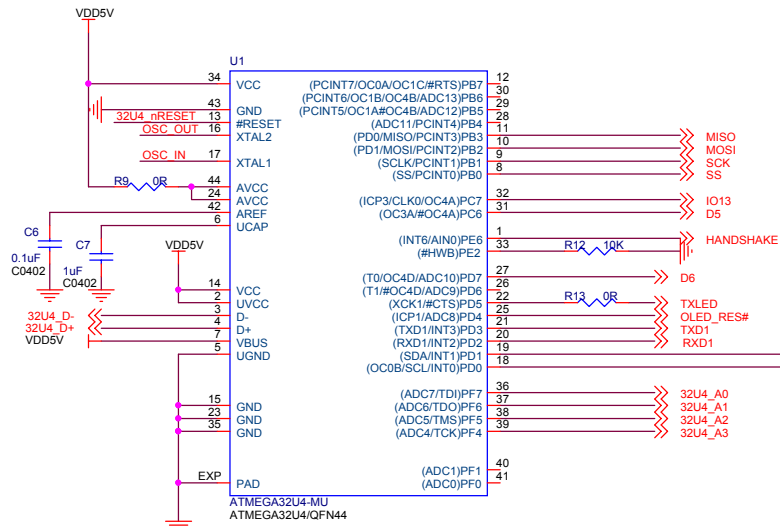

Industrial 101 Block Diagram

PIN HEADER

dog hunter

Author = Tony Jin
dog hunter Inc.
8F-4, No.17, Ln. 91, Sec. 1,
Neihu Rd., Neihu Dist., Taipei City
Taiwan (R.O.C.)

File: Module Pin-Out

Size	Document Number	Rev
------	-----------------	-----

Date: Wednesday, November 04, 2015 Sheet 3 of 5

dog hunter

Author = Tony Jin
dog hunter inc.

8F-4, No.17, Ln. 91, Sec. 1,
Neihu Rd., Neihu Dist., Taipei City
Taiwan (R.O.C.)

Title		
ATMEGA32U4		
Size	Document Number	Rev
Date: Thursday, November 05, 2015	Sheet	4 of 5