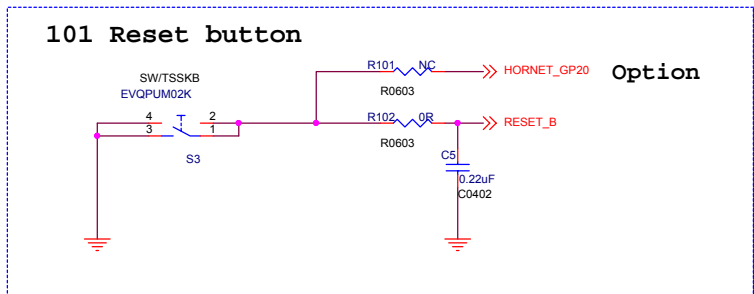

Industrial 101 Block Diagram

PIN HEADER

dog hunter

Author = Tony Jin
dog hunter Inc.
8F-4, No.17, Ln. 91, Sec. 1,
Neihu Rd., Neihu Dist., Taipei City
Taiwan (R.O.C.)

File: Module Pin-Out

Size	Document Number	Rev
------	-----------------	-----