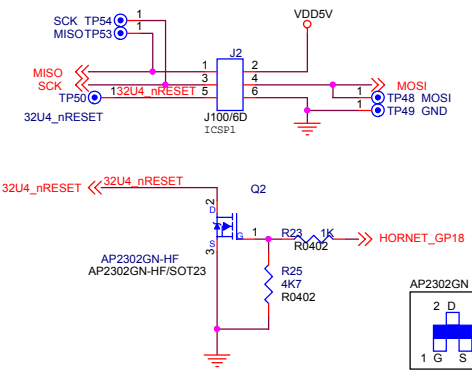

dog hunter

Author = Tony Jin
dog hunter inc.

8F-4, No.17, Ln. 91, Sec. 1,
Neihu Rd., Neihu Dist., Taipei City
Taiwan (R.O.C.)

Title		
ATMEGA32U4		
Size	Document Number	Rev
Date: Thursday, November 05, 2015	Sheet	4 of 5