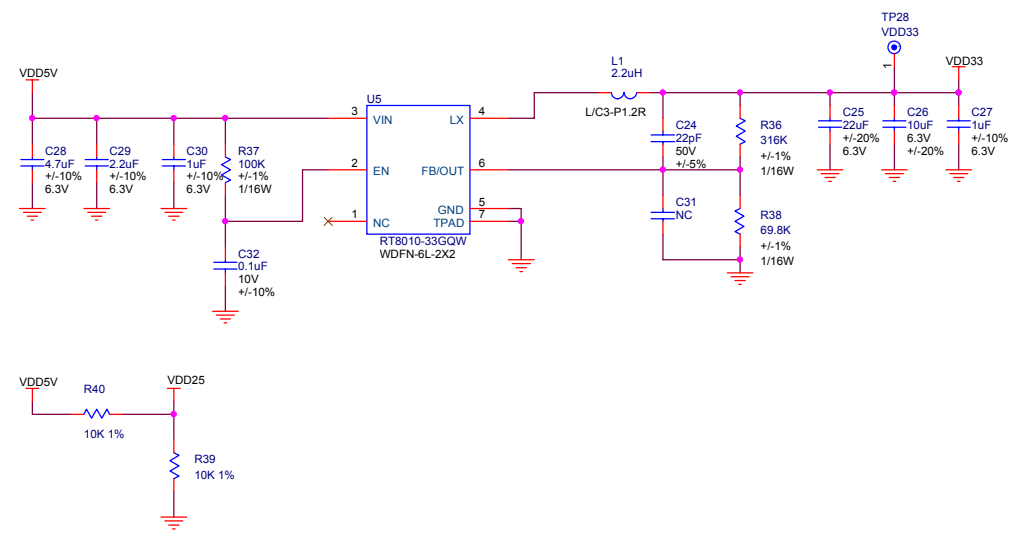

Author = Tony Jin
dog hunter Inc.

8F-4, No.17, Ln. 91, Sec. 1,
Neihu Rd., Neihu Dist., Taipei City
Taiwan (R.O.C.)

Title		OLED	
Size	Document Number		Rev
Date:	Wednesday, November 04, 2015	Sheet	5 of 5