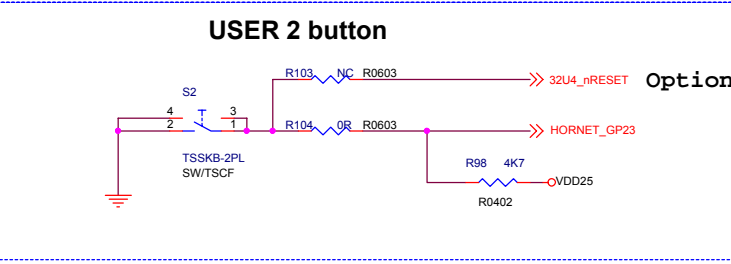

Industrial 101 Block Diagram

PIN HEADER

dog hunter

Author = Tony Jin
dog hunter Inc.
8F-4, No.17, Ln. 91, Sec. 1,
Neihu Rd., Neihu Dist., Taipei City
Taiwan (R.O.C.)

File: Module Pin-Out

Size	Document Number	Rev
------	-----------------	-----