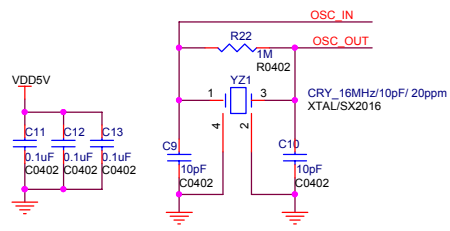

dog hunter

Author = Tony Jin
dog hunter inc.

8F-4, No.17, Ln. 91, Sec. 1,
Neihu Rd., Neihu Dist., Taipei City
Taiwan (R.O.C.)

Title		
ATMEGA32U4		
Size	Document Number	Rev
Date: Thursday, November 05, 2015	Sheet	4 of 5