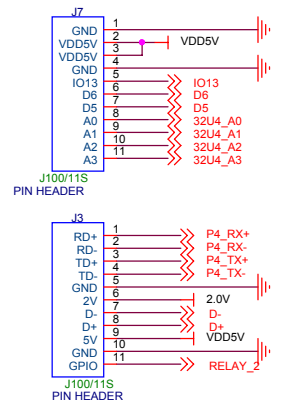

Industrial 101 Block Diagram

PIN HEADER

dog hunter

Author = Tony Jin
dog hunter Inc.
8F-4, No.17, Ln. 91, Sec. 1,
Neihu Rd., Neihu Dist., Taipei City
Taiwan (R.O.C.)

File: Module Pin-Out

Size	Document Number	Rev
------	-----------------	-----

Date: Wednesday, November 04, 2015 Sheet 3 of 5

dog hunter

Author = Tony Jin
dog hunter inc.

8F-4, No.17, Ln. 91, Sec. 1,
Neihu Rd., Neihu Dist., Taipei City
Taiwan (R.O.C.)

Title		
ATMEGA32U4		
Size	Document Number	Rev
Date: Thursday, November 05, 2015	Sheet	4 of 5