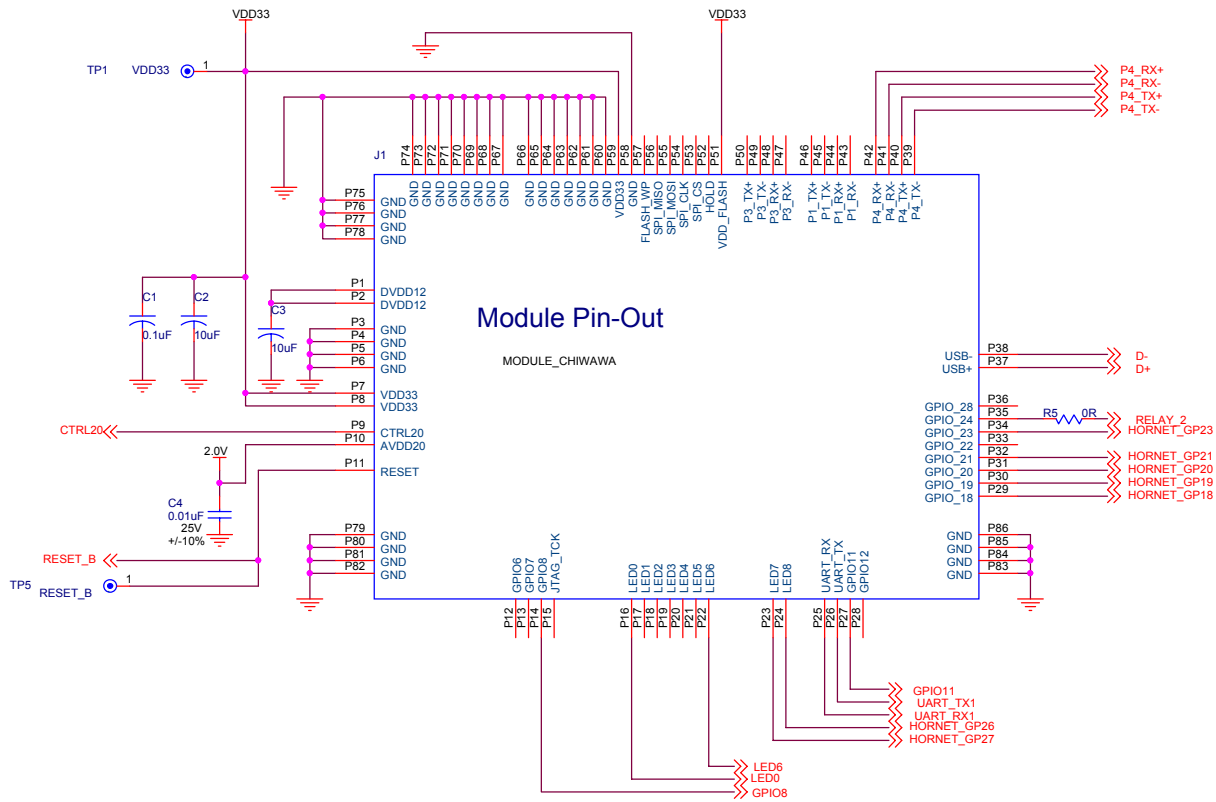

Industrial 101 Block Diagram

PIN HEADER

dog hunter

Author = Tony Jin
dog hunter Inc.
8F-4, No.17, Ln. 91, Sec. 1,
Neihu Rd., Neihu Dist., Taipei City
Taiwan (R.O.C.)

File: Module Pin-Out

Size	Document Number	Rev
------	-----------------	-----

Date: Wednesday, November 04, 2015 Sheet 3 of 5

dog hunter

Author = Tony Jin
dog hunter inc.

8F-4, No.17, Ln. 91, Sec. 1,
Neihu Rd., Neihu Dist., Taipei City
Taiwan (R.O.C.)

Title		
ATMEGA32U4		
Size	Document Number	Rev
Date: Thursday, November 05, 2015	Sheet	4 of 5

Author = Tony Jin
dog hunter Inc.

8F-4, No.17, Ln. 91, Sec. 1,
Neihu Rd., Neihu Dist., Taipei City
Taiwan (R.O.C.)

Title		OLED	
Size	Document Number		Rev
Date:	Wednesday, November 04, 2015	Sheet	5 of 5