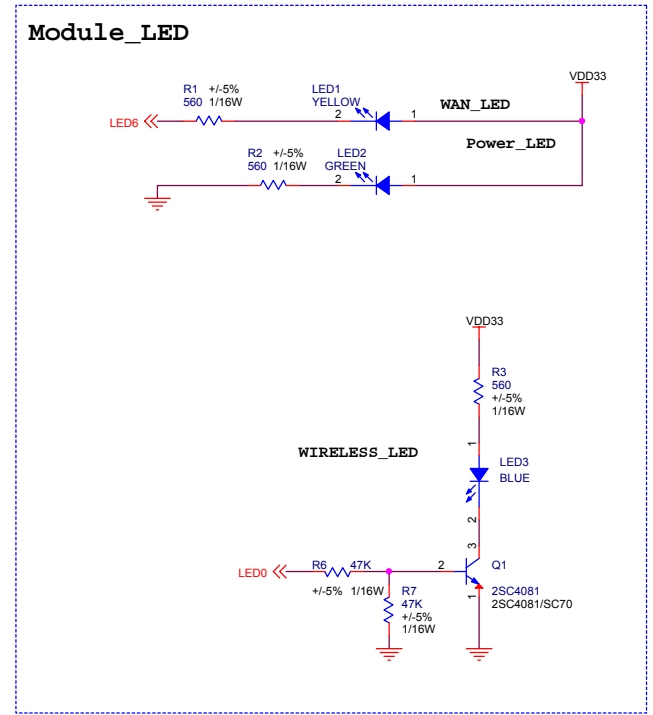

Industrial 101 Block Diagram

PIN HEADER

dog hunter

Author = Tony Jin
dog hunter Inc.
8F-4, No.17, Ln. 91, Sec. 1,
Neihu Rd., Neihu Dist., Taipei City
Taiwan (R.O.C.)

File: Module Pin-Out

Size	Document Number	Rev
------	-----------------	-----