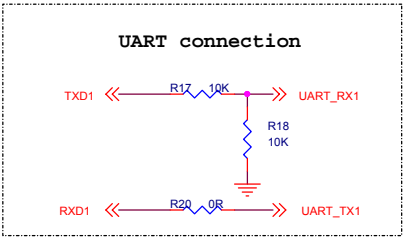

dog hunter

Author = Tony Jin
dog hunter inc.

8F-4, No.17, Ln. 91, Sec. 1,
Neihu Rd., Neihu Dist., Taipei City
Taiwan (R.O.C.)

Title		
ATMEGA32U4		
Size	Document Number	Rev
Date: Thursday, November 05, 2015	Sheet	4 of 5