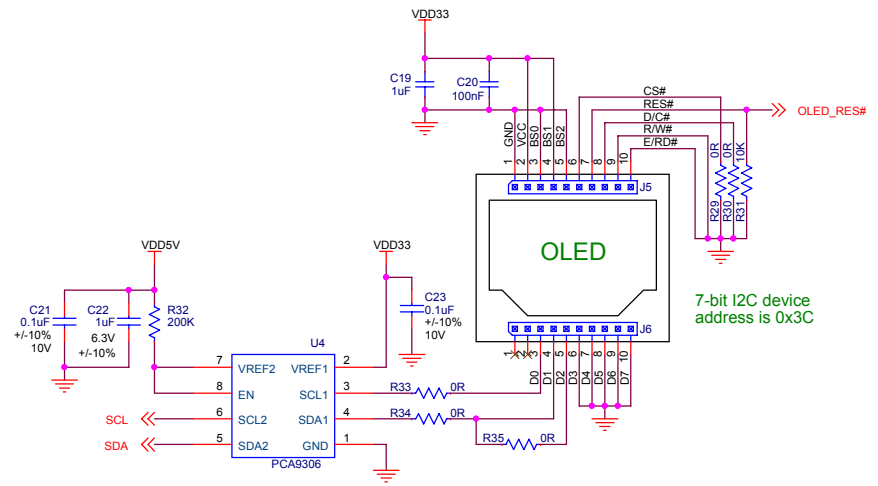

Author = Tony Jin
dog hunter Inc.

8F-4, No.17, Ln. 91, Sec. 1,
Neihu Rd., Neihu Dist., Taipei City
Taiwan (R.O.C.)

Title		OLED	
Size	Document Number		Rev
Date:	Wednesday, November 04, 2015	Sheet	5 of 5