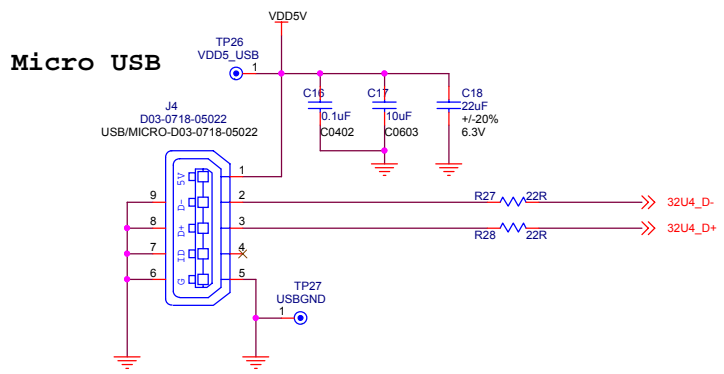

dog hunter

Author = Tony Jin
dog hunter inc.

8F-4, No.17, Ln. 91, Sec. 1,
Neihu Rd., Neihu Dist., Taipei City
Taiwan (R.O.C.)

Title		
ATMEGA32U4		
Size	Document Number	Rev
Date: Thursday, November 05, 2015	Sheet	4 of 5