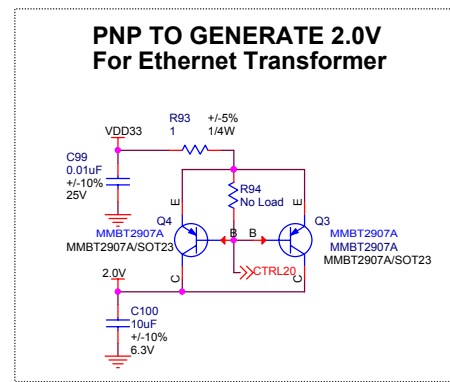

Author = Tony Jin
dog hunter Inc.

8F-4, No.17, Ln. 91, Sec. 1,
Neihu Rd., Neihu Dist., Taipei City
Taiwan (R.O.C.)

Title		OLED	
Size	Document Number		Rev
Date:	Wednesday, November 04, 2015	Sheet	5 of 5