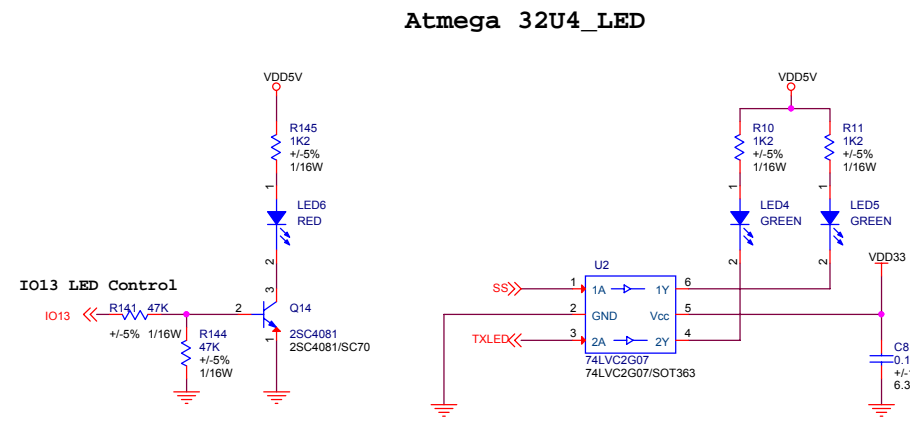

dog hunter

Author = Tony Jin
dog hunter inc.

8F-4, No.17, Ln. 91, Sec. 1,
Neihu Rd., Neihu Dist., Taipei City
Taiwan (R.O.C.)

Title		
ATMEGA32U4		
Size	Document Number	Rev
Date: Thursday, November 05, 2015	Sheet	4 of 5