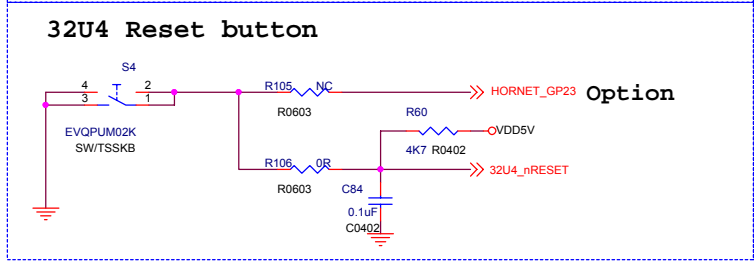

Industrial 101 Block Diagram

PIN HEADER

dog hunter

Author = Tony Jin
dog hunter Inc.
8F-4, No.17, Ln. 91, Sec. 1,
Neihu Rd., Neihu Dist., Taipei City
Taiwan (R.O.C.)

File: Module Pin-Out

Size	Document Number	Rev
------	-----------------	-----